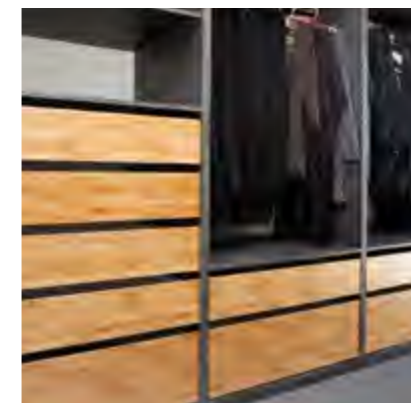

Customised to suit many functions, Bamboo's versatility is endless.

BAMBOO'S VERSATILITY

From doors, bench tops, beams, stairs, cabinetry and bathroom vanities, we have explored the unsurmountable versatility that Bamboo offers and its inspirational qualities.

A perfect substitute to traditional surfaces like laminex, stone, steel or hardwood, Bamboo provides a natural warmth, while maintaining durability.

All products can be custom made to suit your individual needs and requirements.

It's eco sustainable quality has proven to be favoured amongst builders, architects, interior designers and home renovators.